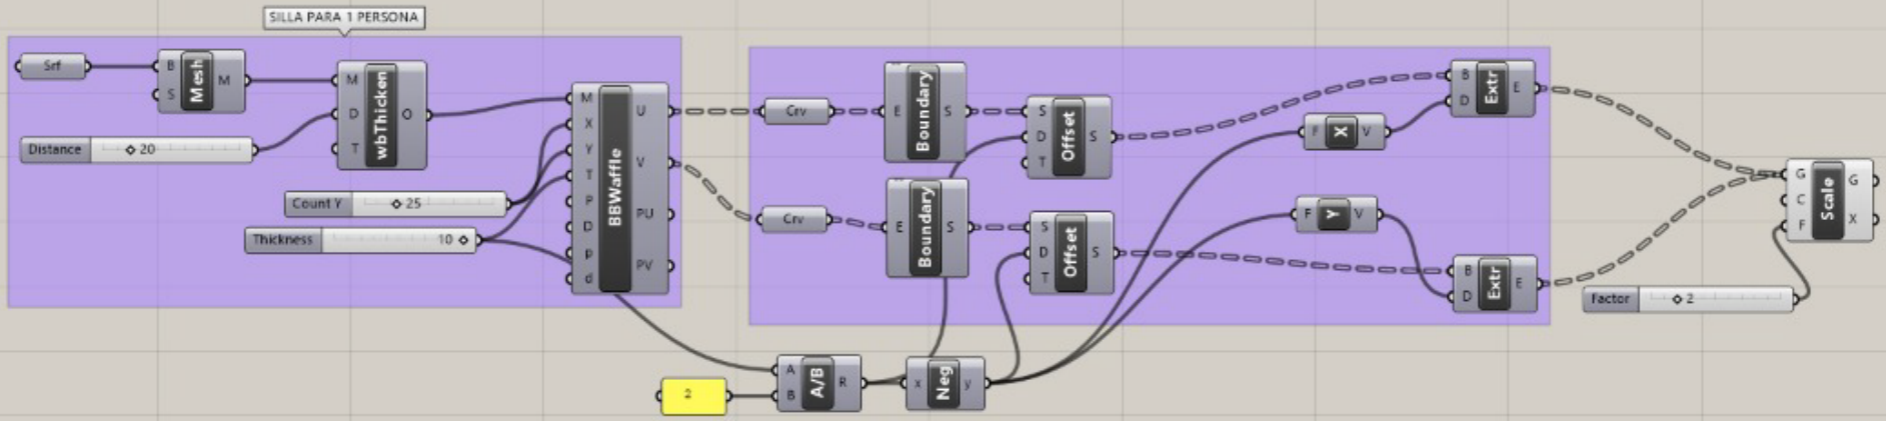

Command:

Layers

Layer

Default	✓
---------	---

End Near Point Mid Cen Int Perm Tan Quad Knot Vertex Project Disable

CPlane x 1450.218 y 6 Millimeters Default Grid Snap Ortho Planar Osnap SmartTrack Gumball Record History Filter Available physical memory: 1132 MB

Silla "Ola"

material: madera

lugar: playa, outdoor.

Referente ↗

Display mode set to "Rendered".
Display mode set to "Rendered".

Command:

Standard CPlanes Set View Display Select Viewport Layout Visibility Transform Curve Tools Surface Tools Solid Tools SubD Tools Mesh Tools Render Tools Drafting New in V7

Layers

Layer	Material	Lin
Default		Cor
Layer 02		Cor
Layer 01		Cor
Layer 03		Cor
Layer 04	Custo...	Cor

Perspective Top Front Right

End Near Point Mid Cen Int Perm Tan Quad Knot Vertex Project Disable

CPlane x 1882.256 y 5 Millimeters Layer 04 Grid Snap Ortho Planar Osnap SmartTrack Gumball Record History Filter Memory use: 2077 MB